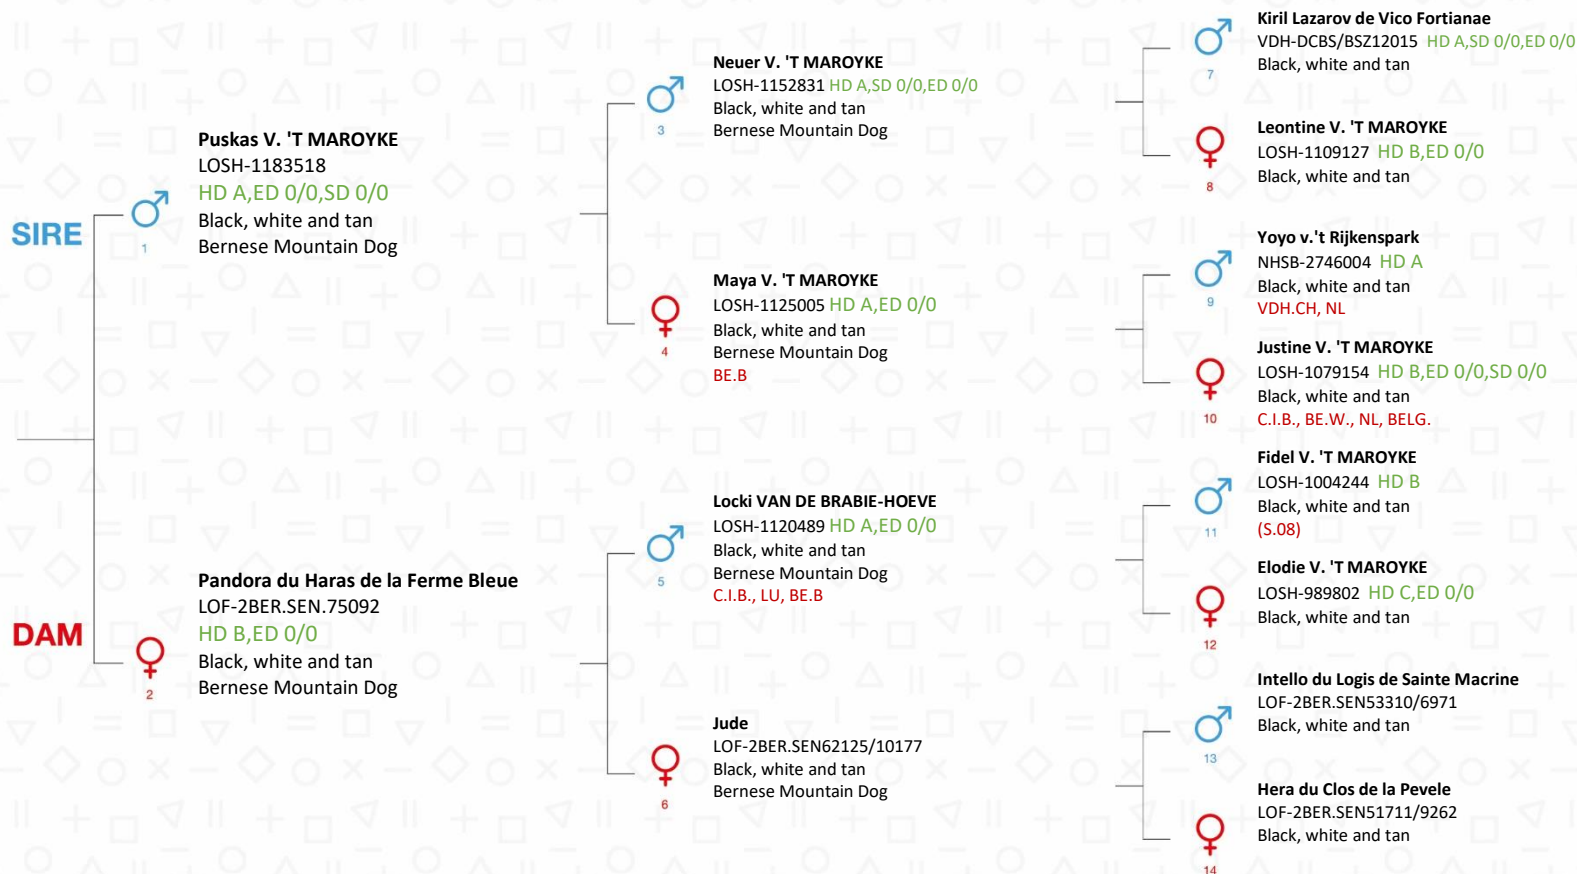

**Ulla DE L'ETOILE
DE MISSY**
LOSH : **01343006**

Breed: Bernese Mountain Dog
Microchip: 944116000931888
Color: Black, white and tan
Sex: Female
Date of birth: 08/11/2021
Breeder(s): Ghysels
Johan, Stroobant Veronique

Owner(s)

Vandenbergh Ellen 9 Kapellestraat,
8600 KAASKERKE, Belgium

Nature of tail at birth

FULL

Health test(s) of the dog

Certified as accurate on 28/03/2022

Mrs. Viviane Boesmans
President of the "Belgian Royal Canine Society"